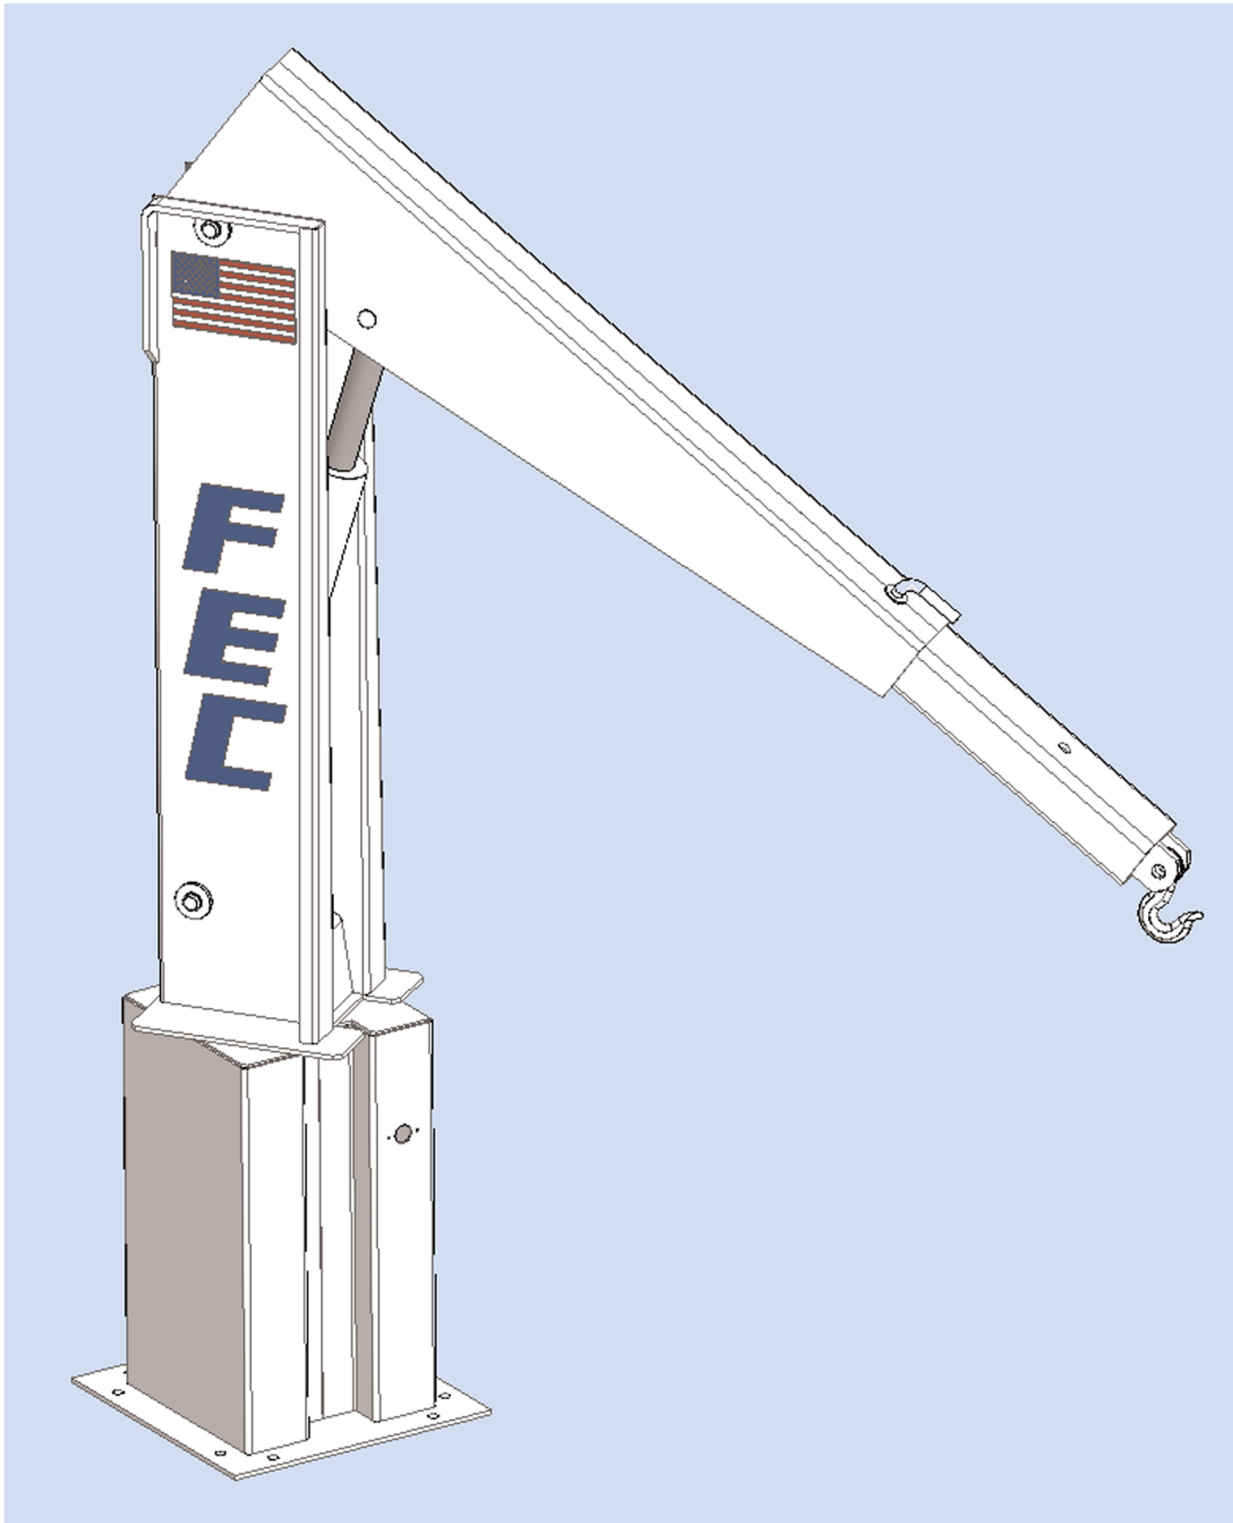

# Model HE400 Crane

Crane Capacity Rating: 4,000 lbs.

Maximum Reach: 70"

Crane Weight: 386 lbs.