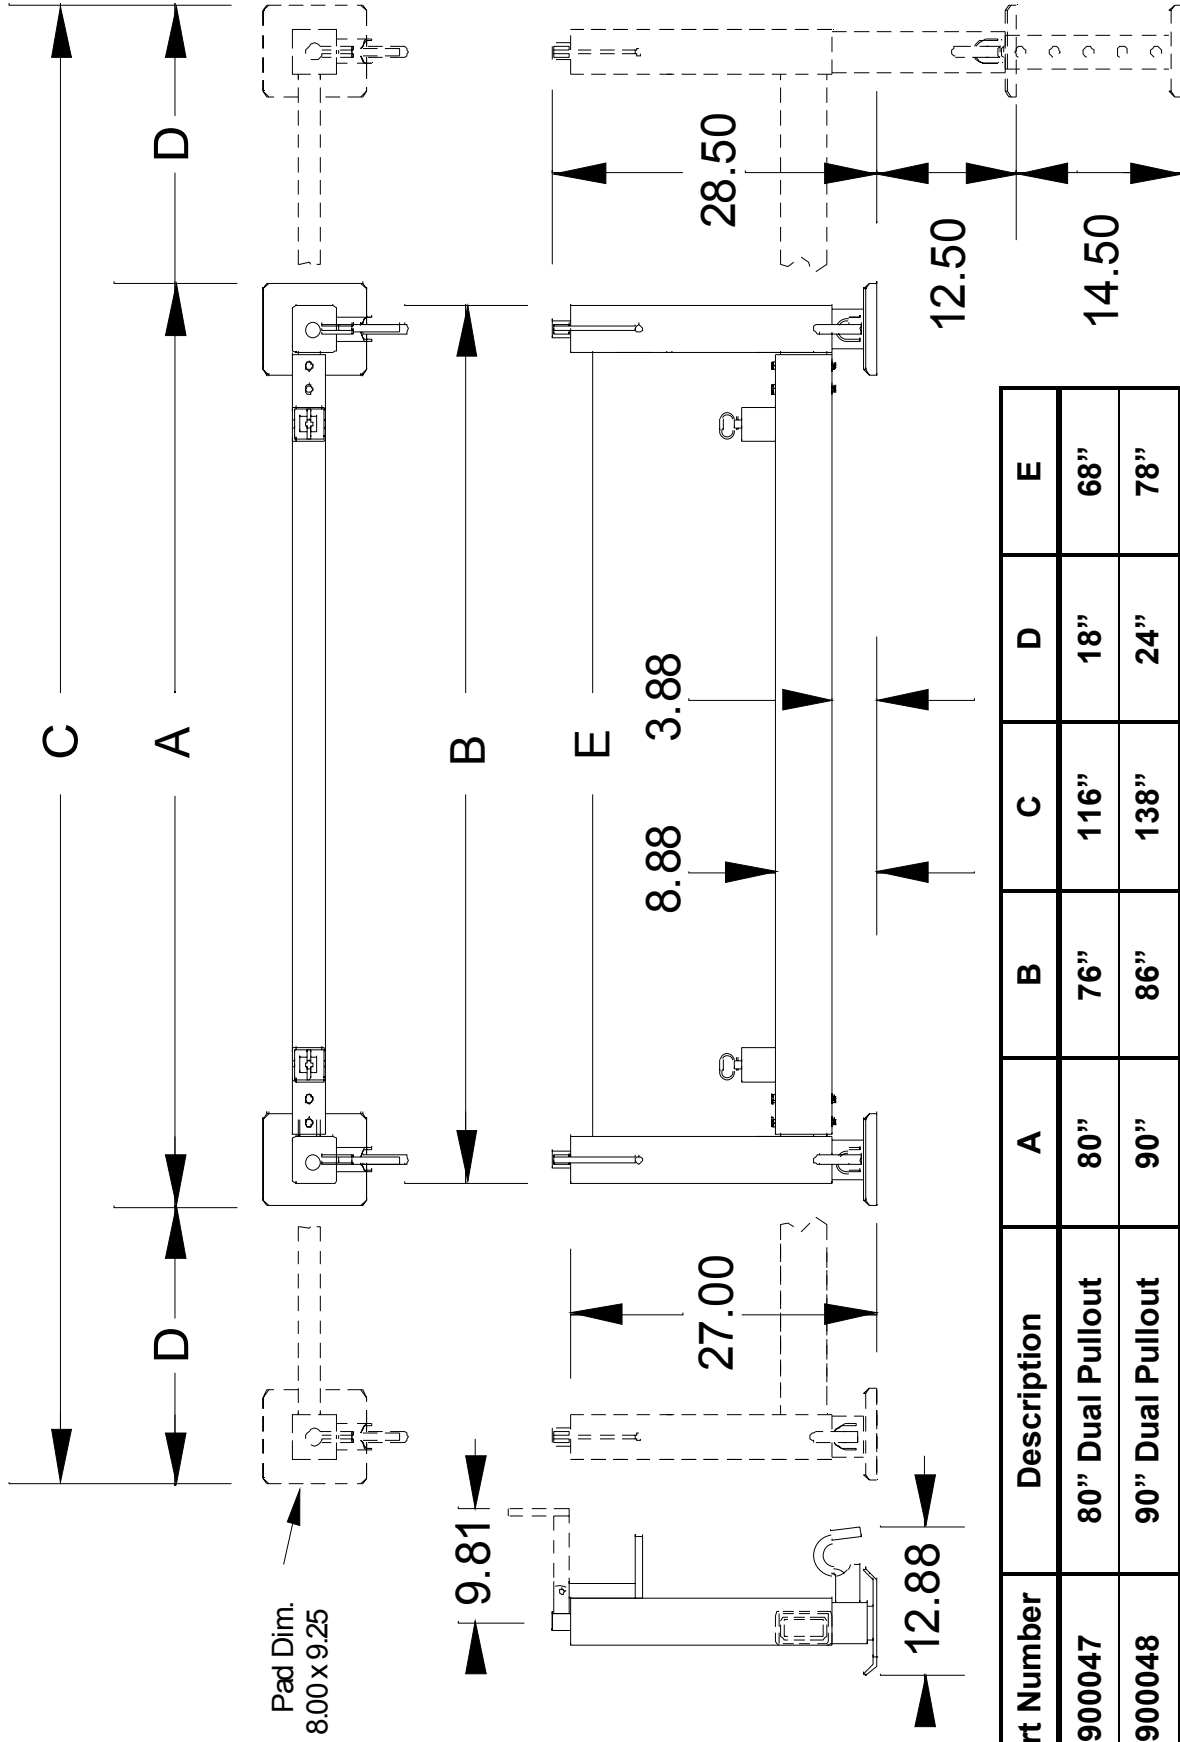

# Ideal Crane Light Weight Outrigger

- ◆ For cranes 3200# capacity and smaller
- ◆ For Utility Trucks 1-ton and smaller
- ◆ Outrigger jacks extend both sides

SEE REVERSE SIDE FOR DETAILED OUTRIGGER DIMENSIONS

# OUTRIGGER DIMENSIONS

Part Number	Description	A	B	C	D	E
900047	80" Dual Pullout	80"	76"	116"	18"	68"
900048	90" Dual Pullout	90"	86"	138"	24"	78"
900049	96" Dual Pullout	96"	92"	144+	24"	84"