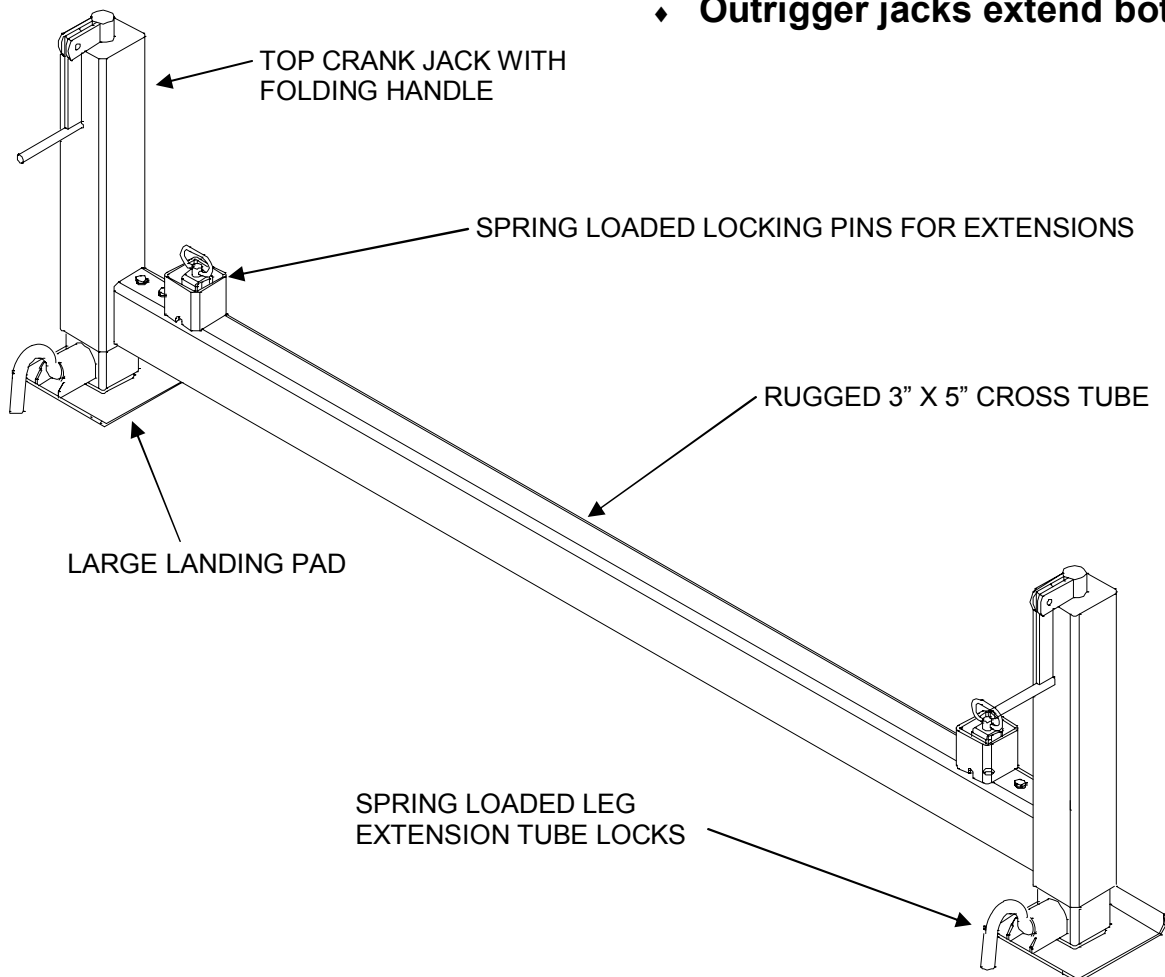

# Ideal Crane Light Weight Outrigger

- ◆ For cranes 3200# capacity and smaller
- ◆ For Utility Trucks 1-ton and smaller
- ◆ Outrigger jacks extend both sides

SEE REVERSE SIDE FOR DETAILED OUTRIGGER DIMENSIONS

# OUTRIGGER DIMENSIONS

Part Number	Description	A	B	C	D	E
900047	80" Dual Pullout	80"	76"	116"	18"	68"
900048	90" Dual Pullout	90"	86"	138"	24"	78"
900049	96" Dual Pullout	96"	92"	144+	24"	84"