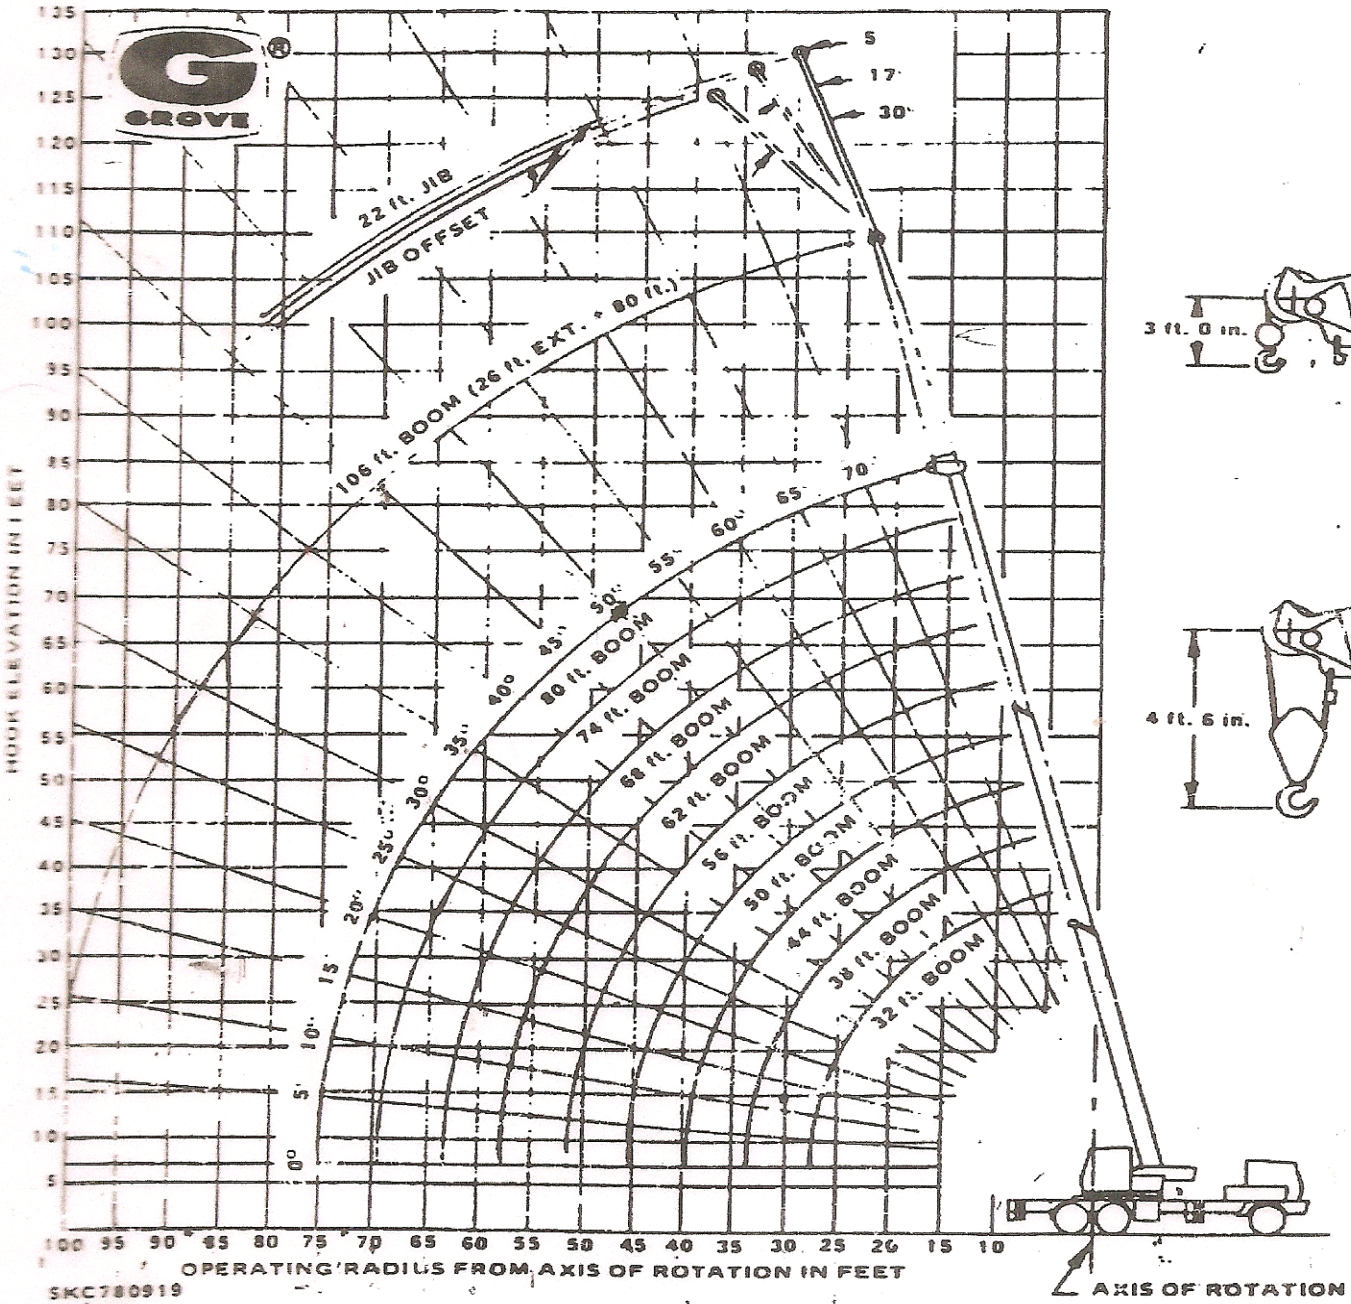

RAMS

WITH 26 ft. EXT. & 22 ft. JIB

AD HANDLING DEVICES