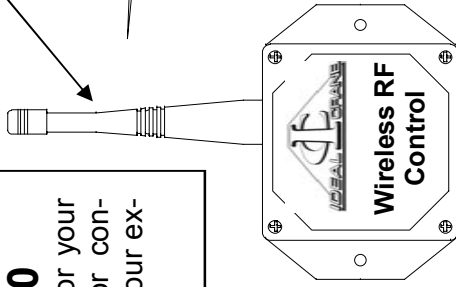

Wireless RF Remote Part #441020

Specify as an option for your new Liberator crane or contact factory to add to your existing Liberator crane.

Receiver

Quik-Turn Connector

Connects in place of the corded remote pendant so it's easy to put in and out of the system!

900 MHz Frequency Hopping Spread Spectrum

Transmitter

- 300'+ range.
- Sealed membrane switches for millions of operations.
- Fast response, microprocessor controlled.
- Receiver has solid state outputs with short circuit and circuit overload protection.
- License free.
- Two way communication with diagnostics.
- Smart diagnostic LEDs on transmitter and receiver.
- Small, one hand transmitter, 1.8" x 3.7".
- Simultaneous functions.
- Thousands of transmitter codes.
- Transmitter runs for months on 2 AAA batteries. Power is used only when transmitting.
- Corded remote pendant can be used in the event of dead transmitter batteries.