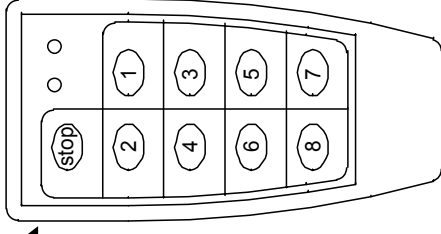

Wireless RF Remote Part #441020

Specify as an option for your new Liberator crane or contact factory to add to your existing Liberator crane.

Receiver

Quik-Turn Connector

Connects in place of the corded remote pendant so it's easy to put in and out of the system!

900 MHz Frequency Hopping Spread Spectrum

Transmitter

- 300'+ range.
- Sealed membrane switches for millions of operations.
- Fast response, microprocessor controlled.
- Receiver has solid state outputs with short circuit and circuit overload protection.
- License free.
- Two way communication with diagnostics.
- Smart diagnostic LEDs on transmitter and receiver.
- Small, one hand transmitter, 1.8" x 3.7".
- Simultaneous functions.
- Thousands of transmitter codes.
- Transmitter runs for months on 2 AAA batteries. Power is used only when transmitting.
- Corded remote pendant can be used in the event of dead transmitter batteries.